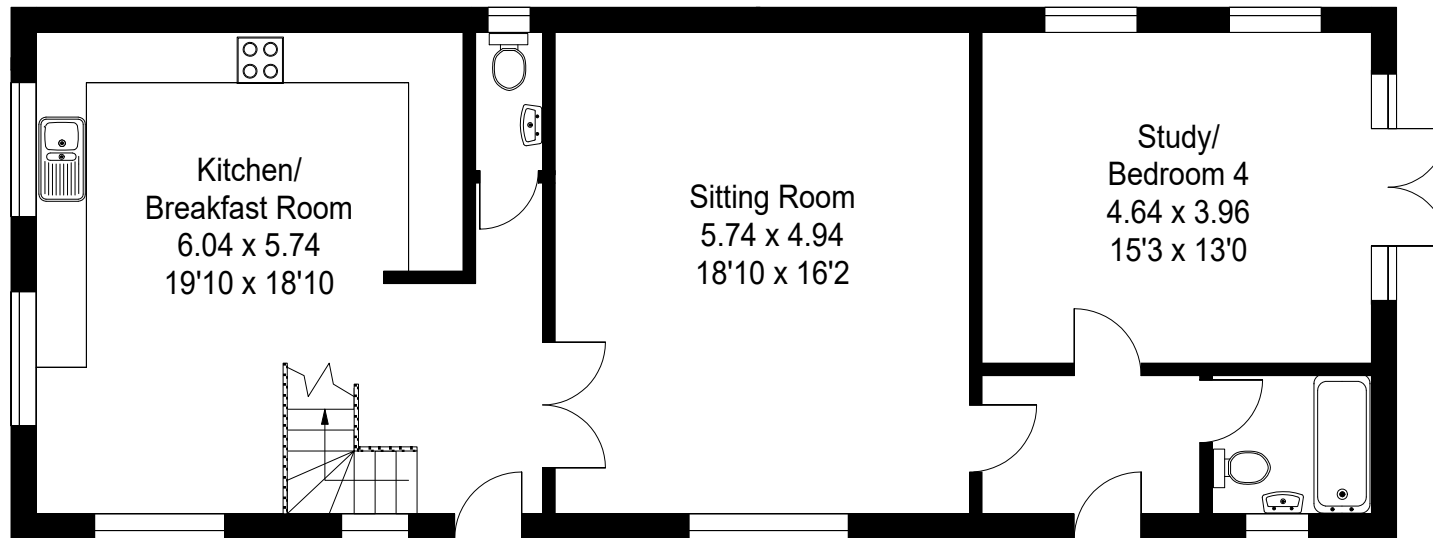

The Stables Equestrian Centre, 146 Cotton End Road, Wilstead, Bedford MK45 3DP

Approximate Gross Internal Area :- 157 sq m / 1690 sq ft

First Floor

Ground Floor

PRODUCED FOR FOX GRANT 2018

This illustration is for identification purposes only.
Not drawn to scale, unless stated.