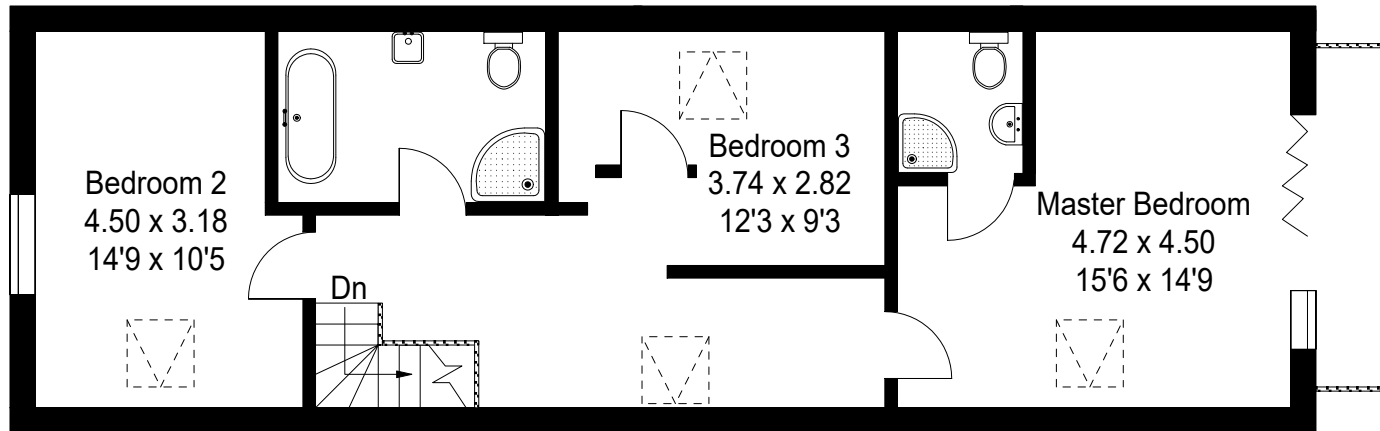

The Stables Equestrian Centre, 146 Cotton End Road, Wilstead, Bedford MK45 3DP

Approximate Gross Internal Area :- 157 sq m / 1690 sq ft

First Floor

Ground Floor

PRODUCED FOR FOX GRANT 2018

This illustration is for identification purposes only.
Not drawn to scale, unless stated.