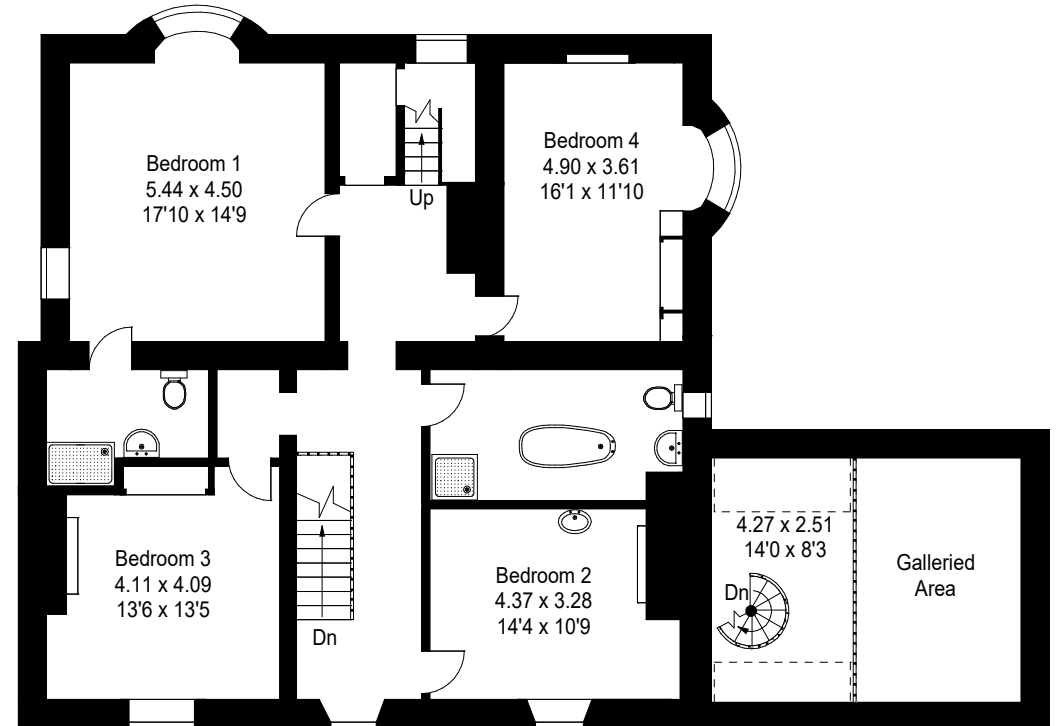

Batch House, The Batch, Wincanton BA9 9BQ

Approximate Gross Internal Area :- 348 sq m / 3748 sq ft

[---] = Reduced headroom below 1.5 m / 5'0"

Second Floor

First Floor

PRODUCED FOR FOX GRANT 2017

This illustration is for identification purposes only.
Not drawn to scale, unless stated.