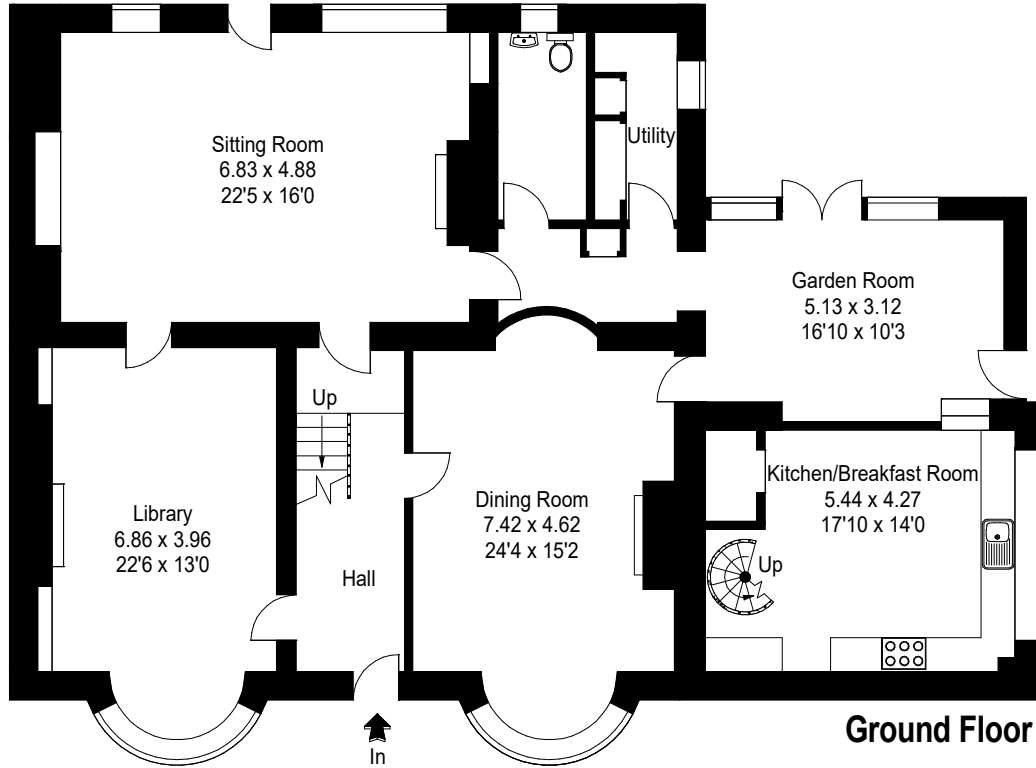

Batch House, The Batch, Wincanton BA9 9BQ

Approximate Gross Internal Area :- 348 sq m / 3748 sq ft

[---] = Reduced headroom below 1.5 m / 5'0"

Second Floor

First Floor

PRODUCED FOR FOX GRANT 2017

This illustration is for identification purposes only.
Not drawn to scale, unless stated.