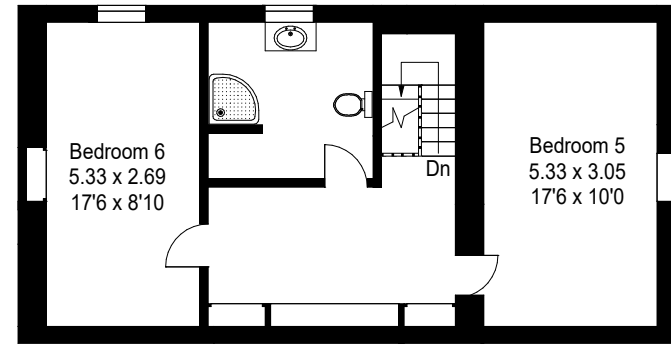

Batch House, The Batch, Wincanton BA9 9BQ

Approximate Gross Internal Area :- 348 sq m / 3748 sq ft

[---] = Reduced headroom below 1.5 m / 5'0"

Second Floor

First Floor

PRODUCED FOR FOX GRANT 2017

This illustration is for identification purposes only.
Not drawn to scale, unless stated.